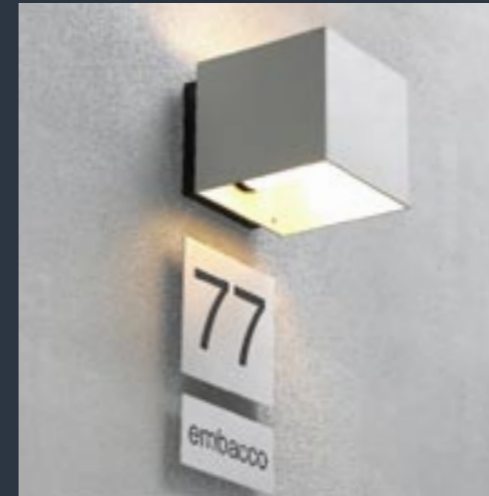

## Technical characteristics

- Welcome:** Exterior up- /downlight luminaire for wall installation.
- Design:** Embacco design
- Material:** 4 mm aluminium shade.  
For exterior as well as interior use.
- Surface:** Glass blown anodization or powder coated surface.
- Rear Box:** ABS/PC in black colour.  
Glass cover in frosted glass.
- Mounting:** On wall or wall box.
- Connection:** Double cable entry for 2 x 1,5 mm<sup>2</sup> cable; 3 pole, 4 mm<sup>2</sup> terminal block
- Classification:** IP 44 kl. I
- Light source:** E 27 – max 75 W incandescent  
E 27 – 15 /20 W energy saving no halogen
- Weight:** 1,8 kg
- Fitting:** Name plates in two sizes  
Top cover for covering uplight

## Product variants

Welcome wall	alu nature	1 x E 27	77027
Welcome wall	bronze elox.	1 x E 27	77127
Welcome wall	black	1 x E 27	77227
Welcome wall	white shiny	1 x E 27	77327
Welcome sign plate	80 x 180 mm	alu nature	77080
Welcome sign plate	160 x 180 mm	alu nature	77090
Welcome sign plate	80 x 180 mm	bronze	77180
Welcome sign plate	160 x 180 mm	bronze	77190
Welcome sign plate	80 x 180 mm	black	77280
Welcome sign plate	160 x 180 mm	black	77290
Welcome sign plate	80 x 180 mm	white shiny	77380
Welcome sign plate	160 x 180 mm	white shiny	77390
Welcome top cover		alu nature	77037
Welcome top cover		bronze	77137
Welcome top cover		black	77147
Welcome top cover		white shiny	77157