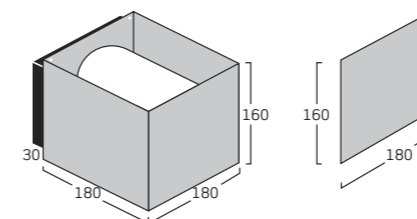

Product variants

Welcome wall	alu nature	1 x E 27	77027
Welcome wall	bronze elox.	1 x E 27	77127
Welcome wall	black	1 x E 27	77227
Welcome wall	white shiny	1 x E 27	77327
Welcome sign plate	80 x 180 mm	alu nature	77080
Welcome sign plate	160 x 180 mm	alu nature	77090
Welcome sign plate	80 x 180 mm	bronze	77180
Welcome sign plate	160 x 180 mm	bronze	77190
Welcome sign plate	80 x 180 mm	black	77280
Welcome sign plate	160 x 180 mm	black	77290
Welcome sign plate	80 x 180 mm	white shiny	77380
Welcome sign plate	160 x 180 mm	white shiny	77390
Welcome top cover		alu nature	77037
Welcome top cover		bronze	77137
Welcome top cover		black	77147
Welcome top cover		white shiny	77157