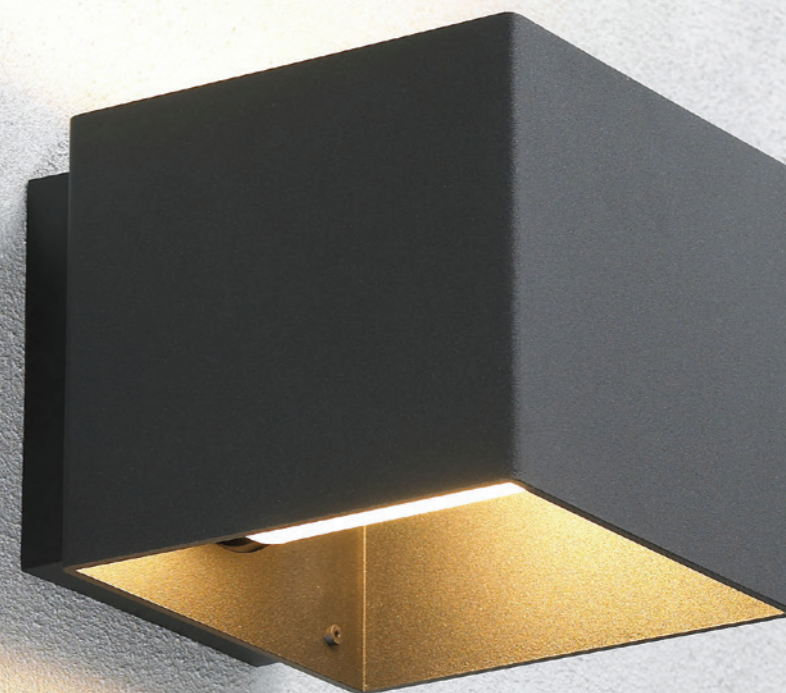

Welcome
IP44

Welcome

embaccolighting®

Embacco Lighting
Maglemølle 93
DK-4700 Næstved
+45 7022 8025

info@embacco.dk
www.embacco.dk