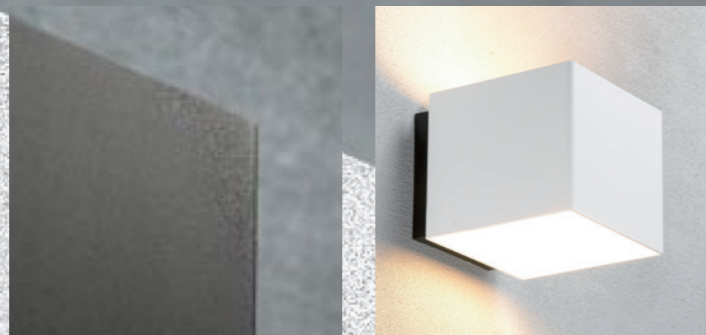

Welcome
IP44

Welcome

embaccolighting®

Embacco Lighting
Maglemølle 93
DK-4700 Næstved
+45 7022 8025

info@embacco.dk
www.embacco.dk