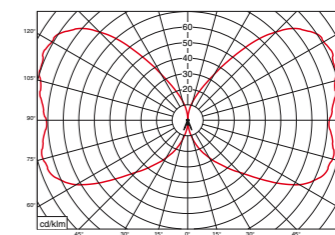

Product variants

Welcome wall	alu nature	1 x E 27	77027
Welcome wall	bronze elox.	1 x E 27	77127
Welcome wall	black	1 x E 27	77227
Welcome wall	white shiny	1 x E 27	77327
Welcome sign plate	80 x 180 mm	alu nature	77080
Welcome sign plate	160 x 180 mm	alu nature	77090
Welcome sign plate	80 x 180 mm	bronze	77180
Welcome sign plate	160 x 180 mm	bronze	77190
Welcome sign plate	80 x 180 mm	black	77280
Welcome sign plate	160 x 180 mm	black	77290
Welcome sign plate	80 x 180 mm	white shiny	77380
Welcome sign plate	160 x 180 mm	white shiny	77390
Welcome top cover		alu nature	77037
Welcome top cover		bronze	77137
Welcome top cover		black	77147
Welcome top cover		white shiny	77157