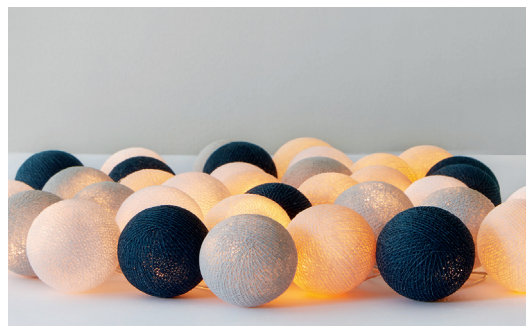

BEIGE

LIGHT GREY

GREY

BISCOTTI

CREAMY WHITE

CREAMY WHITE

SNOW WHITE

IVORY

LIGHT BROWN

BISCOTTI

IVORY

BEIGE

MUSTARD

HAZELNUT

GRAPHIC GREY

SUMMER BOUQUET

CACTUS

-  SNOW WHITE
-  GREY
-  LIGHT GREY
-  MINT
-  TEAL

COOL MINT

-  JADE
-  EMERALD
-  PETROL
-  MINT
-  TEAL

OCEAN BLUE

-  GREY
-  POWDER BLUE
-  SKY BLUE
-  DENIM
-  DARK DENIM

NEON

NEON