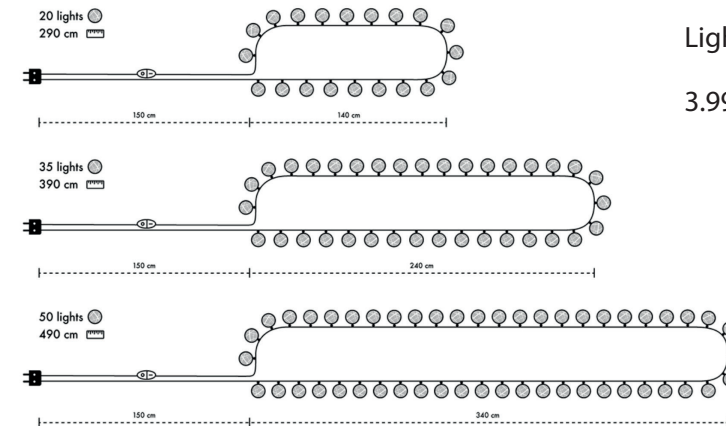

Iris Lights comes in two lengths - 20 and 35 lights - so there is plenty of room to be creative. Iris lights balls can be purchased separately. Choose the ones you prefer from our wide range of colors and create your very own irislight strings. The light string may of course be used separetly, without cotton balls, to light up your room. Let light make some magic!