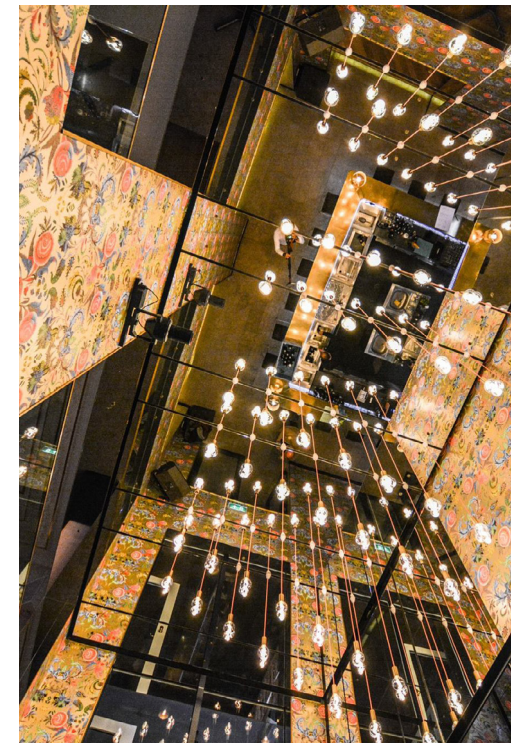

KARIN KLERX

Influencer, the Netherlands

New Bar-Gastronomie 'Charlotte' with high ceilings and a striking open-floor layout created this impressive hanging of over 60 pendants with NUDs unique bulb.

Lamp Holder: TUBE RAIL
Light Source: LED BUBBLE
Cord Color: Shrimp TT-53