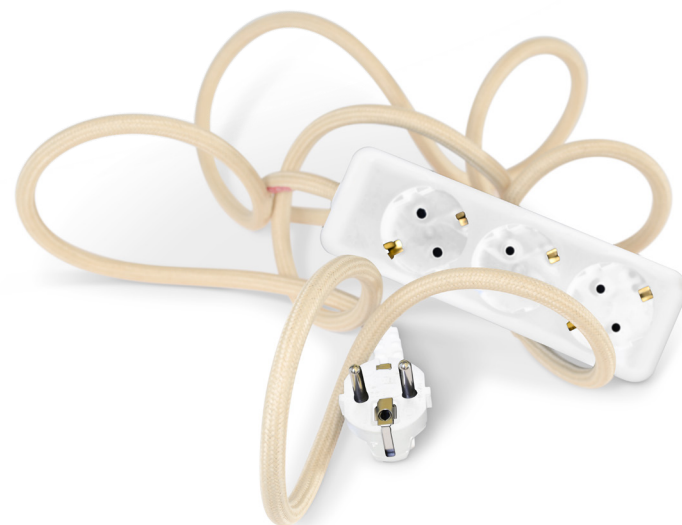

WHITE **3-WAY**

Now in white! Let your extensions cords be part of the décor. Expose your extensions cords and add a touch of colour and design to your home or office. Also available in black.

3-WAY WHITE

Cord length 2,4 meter, grounded,
Size: 16x53x40mm, Combine
with any of our 50 textile colors

NEWS