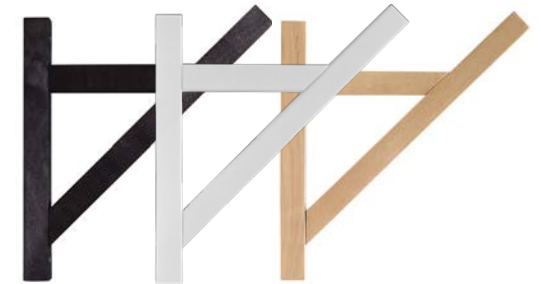

Compatible with all NUD pendants

BLACK - WHITE - NATURAL

Made in wood. Two entry holes for screwing to wall. No screws included.
Stained Black, Painted White and Natural
H:210 X W:20 X D:200

Price: see separate Price List