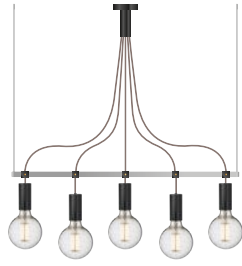

BAR Suspension

Metal bar W 850mm
5 pendants E27
1500mm textile cord
Pipe Canopy