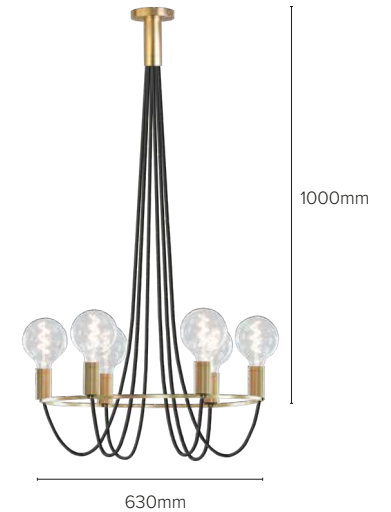

Price: see separate Price List
Bulbs not included.

HALO CHANDELIER

Gold, anodized aluminum

A statement piece with six golden lamp holders placed on a delicate ring. The Halo is hanging with wire from the pipe canopy and the curved cords makes a fascinating appearance. Fill the lamp holders with your favourite bulbs.

Regular height for the HALO is 1000mm from canopy to the ring. The height is designed to fit above a dining table in a room with 2400-2500mm high ceiling.

HALO CHANDELIER

H 1000mm from ceiling
Chandelier ring 630mmØ
6 pendants E27
1500mm textile cord
Pipe Canopy
Delivered assembled

Adjust wire length to
tweak height to approx
900-1100 mm from ceiling.
For an additional cost the
cords can be ordered in
customized lengths.

Price: see separate Price List

Bulbs not included.

MOON CHANDELIER

Price: see separate Price List
Combine pendant with ceiling cup, available in black or white. Bulb not included.

BASE SERIES

Concrete and Iron

The Base Concrete lamp holder is a handmade, rustic pendant in concrete with a beautiful raw finish. The rough surface emphasizes the delicacy of the light source. Base Concrete is one of the bestsellers in the collection.