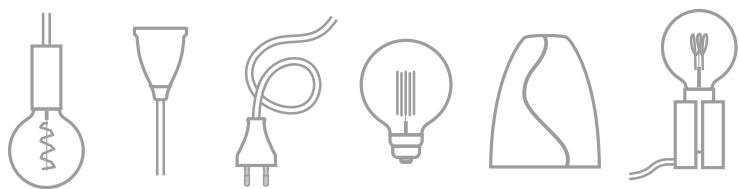

MIX AND MATCH

all together brilliant

The NUD concept draws inspiration from the Scandinavian design tradition. The result is an inspiring, four-part modular system which provides thousands of options. By simply combining lamp holders, textile cables and luminaires with shades, ceiling roses and fittings for walls or tables, you can easily adapt your lighting environment each time your interior design is updated. NUD helps you create sustainable homes in which lighting can be modified throughout your lifetime.